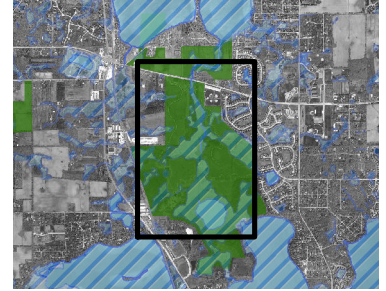

Sun Lake

Sun Lake 629 Acres

Legend

- Forest Preserve Property
- Forest Preserve Easements
- 2016 Hike Lake County Trail
- Trails
- Hike Lake County Parking

HIKE
LAKE COUNTY

Trail in orange

Trailhead:
Grass Lake Road
Distance: 2.5 Miles

22925 Grass Lake Road, Lake Villa (GPS 42°26'41.748"N 88°4'55.301"W)
Emergency: call 911. Nonemergency public safety issue: 847-549-5200.

Map Prepared 16 May 2016